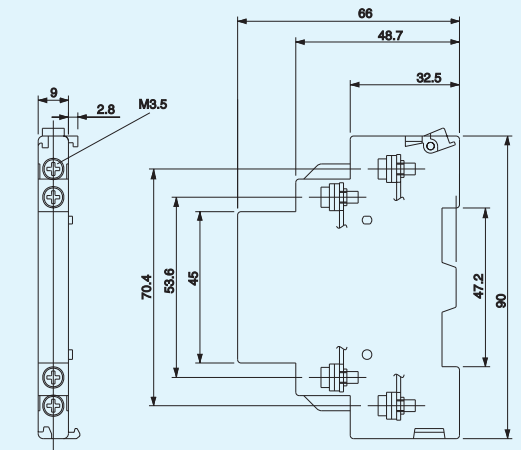

Auxiliary contact blocks

Frontal

Lateral