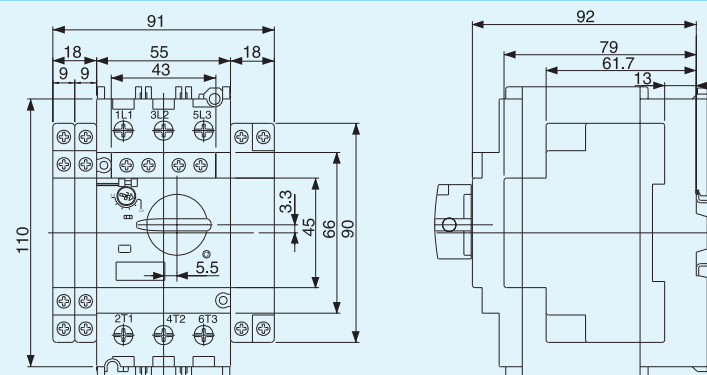

GPS2 + Auxiliaries