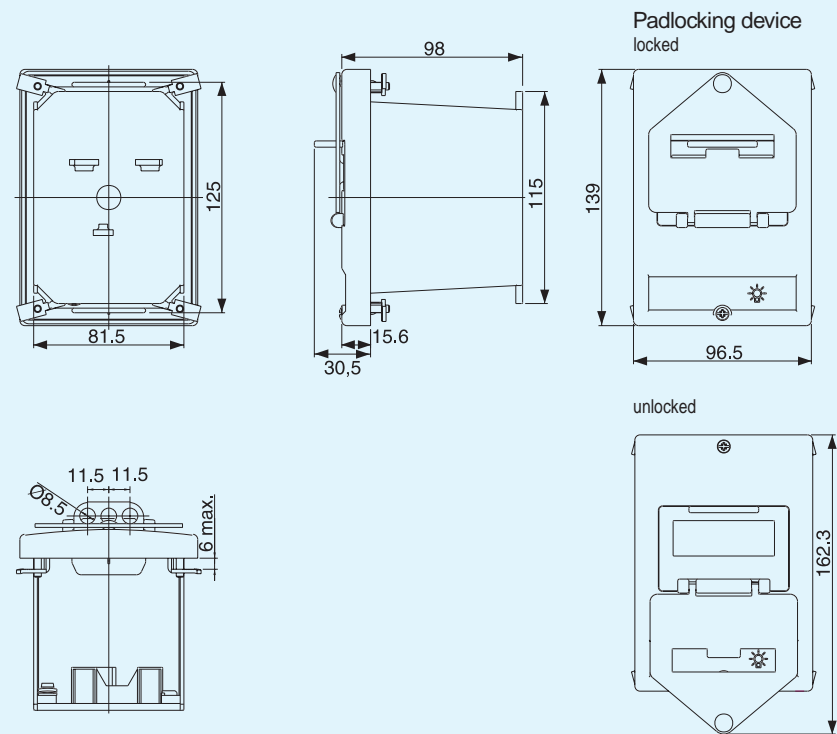

Enclosure for GPS1 - Flush mounting with padlocking device