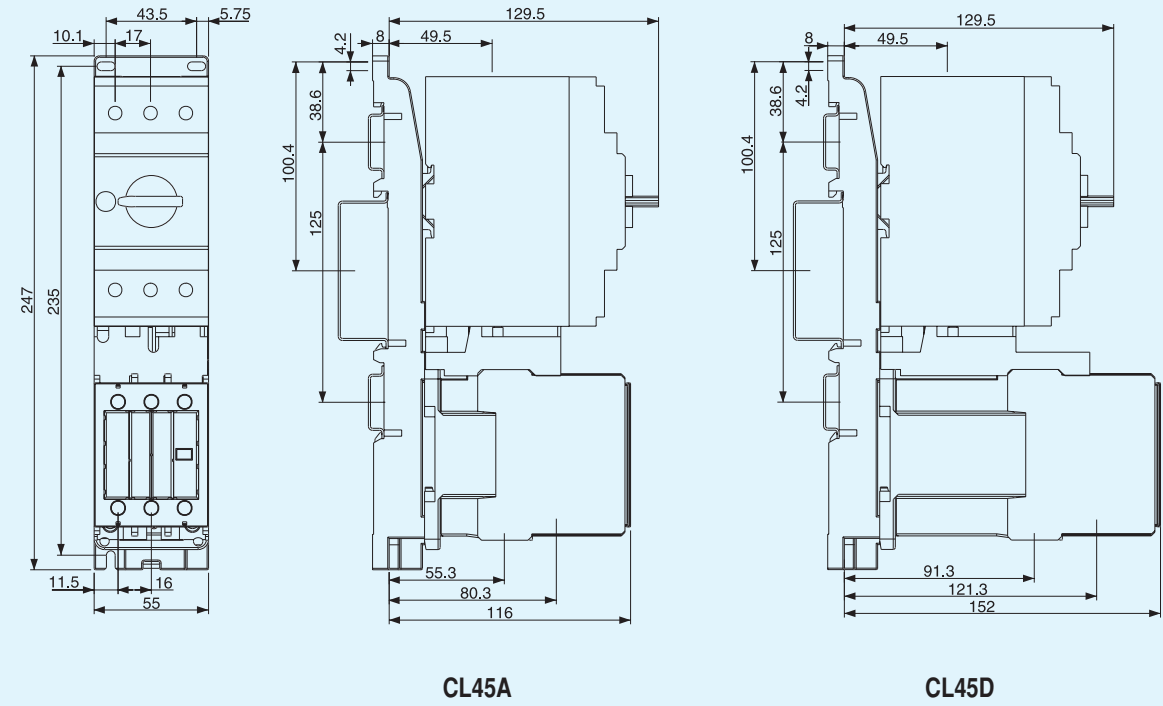

CL45D

Fuseless starter - GPS2 + Contactor CL45

CL45A