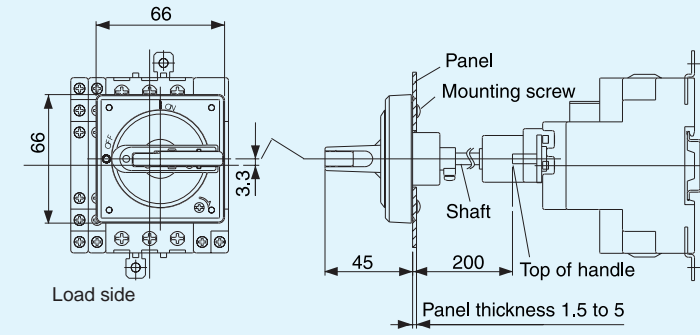

A	Type	Applicable frame
48.5	Standard / emergency stop	GPS1*H
58.5		GPS2

Enclosure for GPS1 - Surface mounting

Enclosure for GPS1 - Surface mounting with emergency push-button

Enclosure for GPS1 - Surface mounting with padlocking device