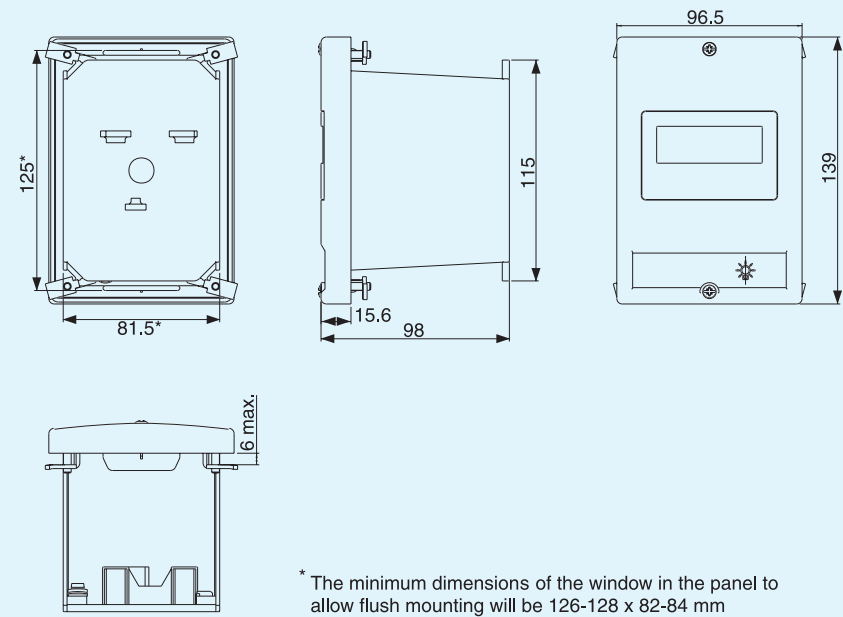

Enclosure for GPS1 - Flush mounting