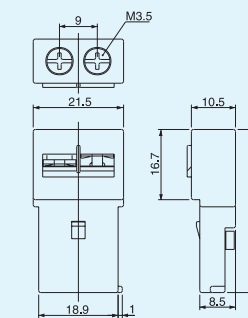

Alarm contact blocks

Frontal