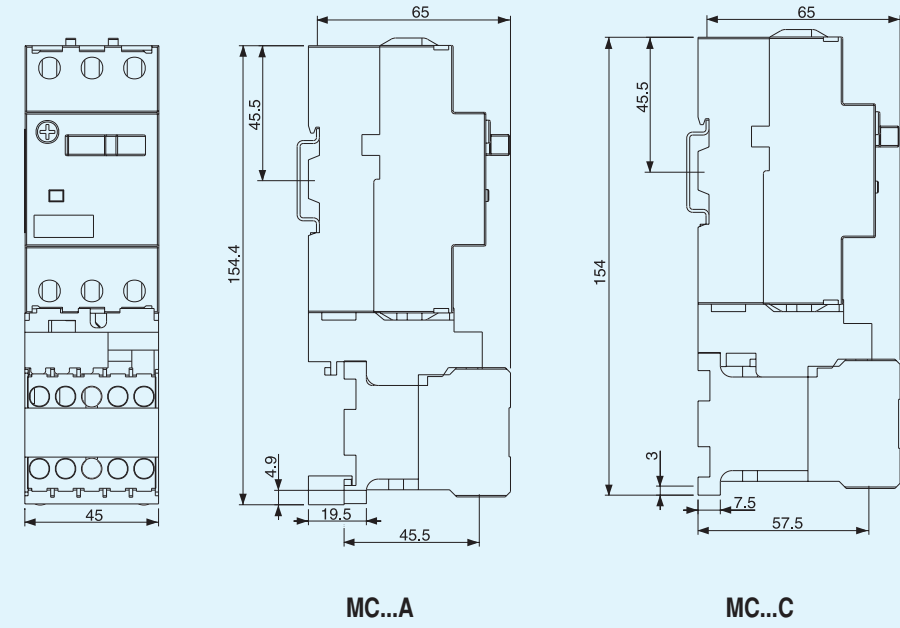

Fuseless starter - GPS1 rocker + Minicontactor MC