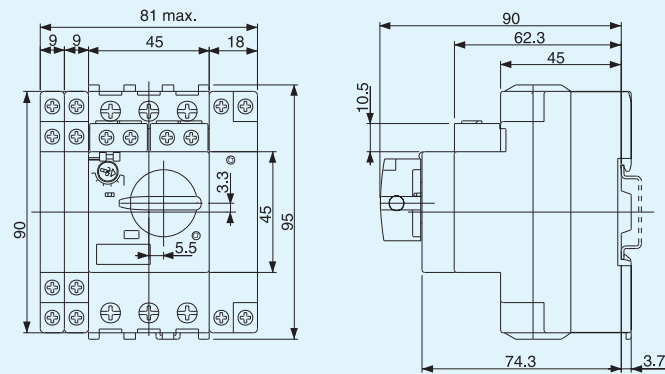

GPS1 rotary + Auxiliaries