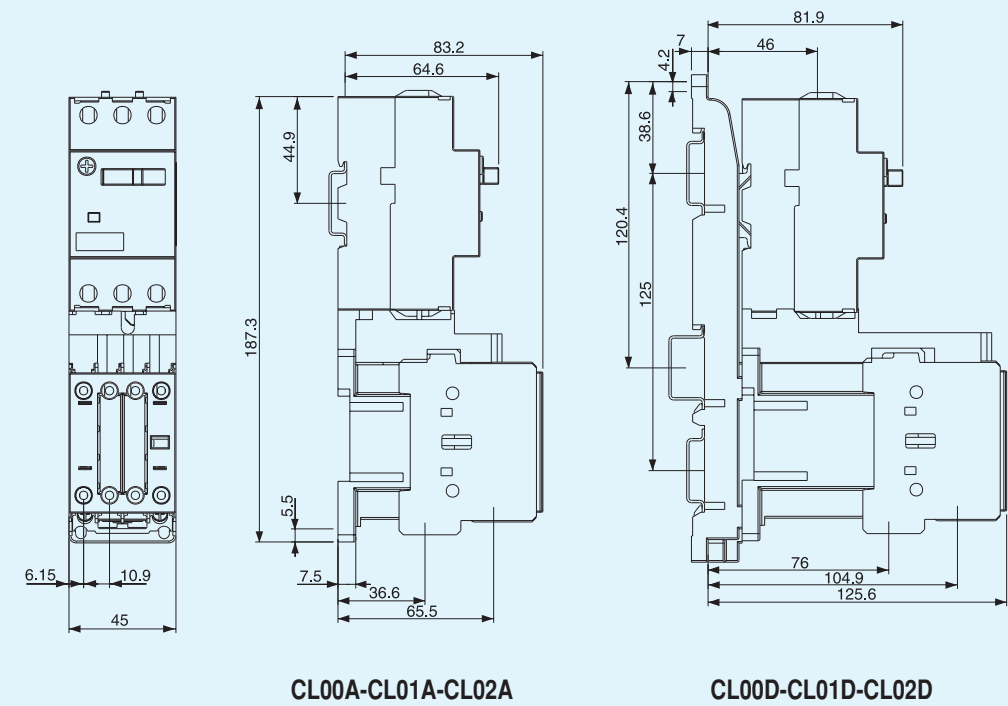

Enclosure for GPS1 - Flush mounting

Fuseless starter - GPS1 rocker + Minicontactor MC

Enclosure for GPS1 - Flush mounting with padlocking device

Fuseless starter - GPS1 rocker + Contactor CL00-CL01-CL02

Fuseless starter - GPS1 rocker + Contactor CL25