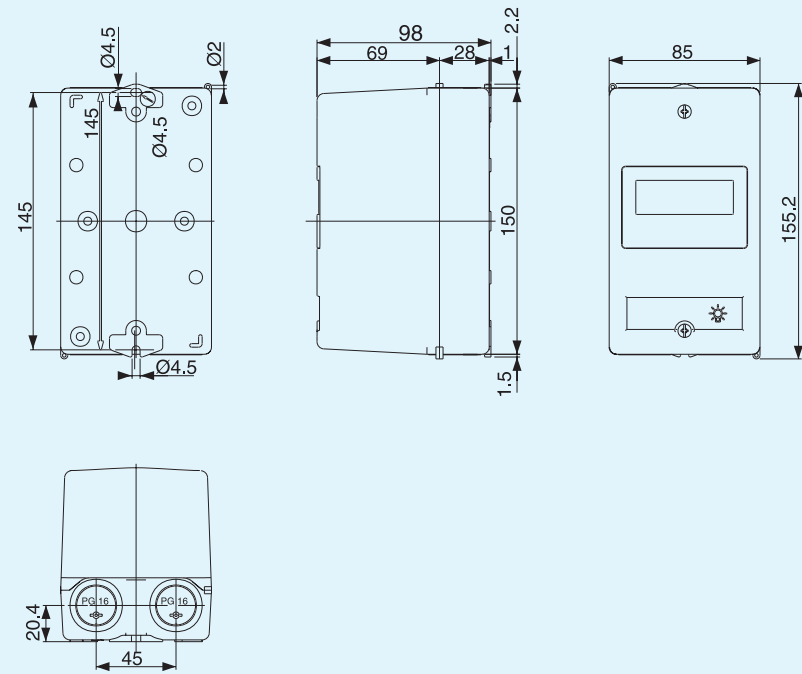

A	Type	Applicable frame
48.5	Standard / emergency stop	GPS1*H
58.5		GPS2

Enclosure for GPS1 - Surface mounting

Enclosure for GPS1 - Surface mounting with emergency push-button

Enclosure for GPS1 - Surface mounting with padlocking device