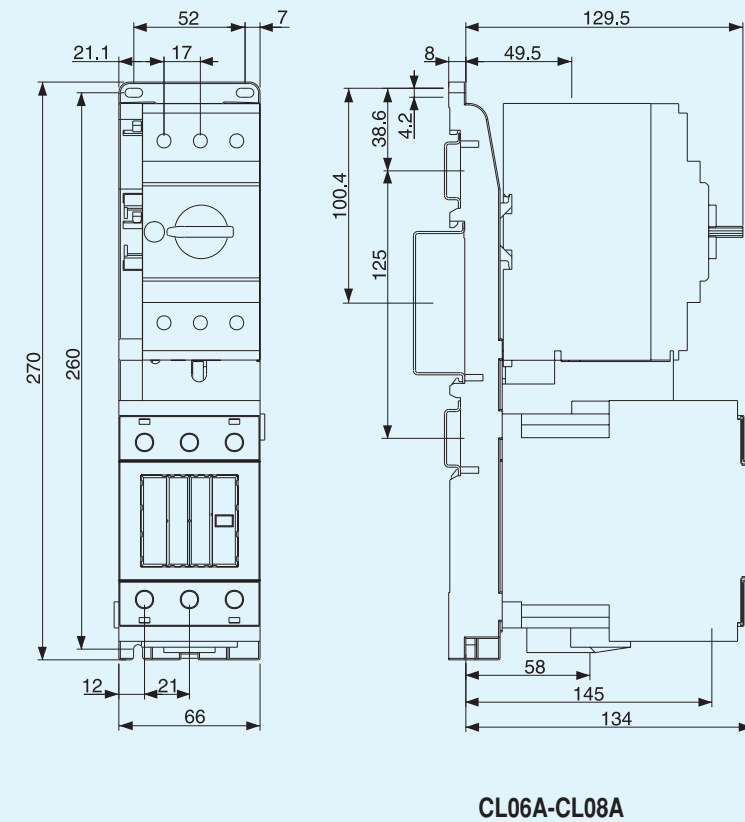

Fuseless starter - GPS2 + Contactor CL06-CL08

CL06A-CL08A