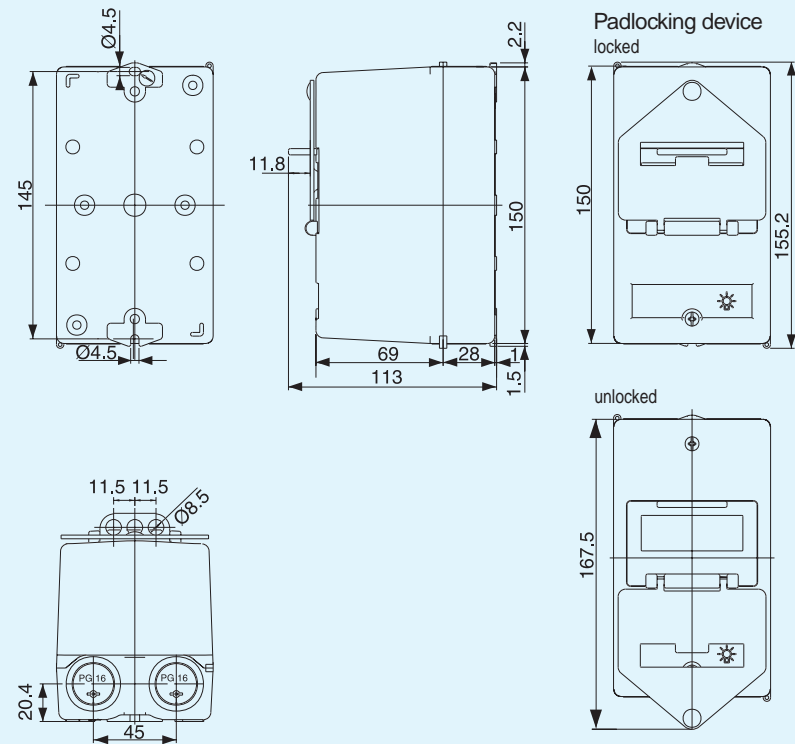

A	Type	Applicable frame
48.5	Standard / emergency stop	GPS1*H
58.5		GPS2

Enclosure for GPS1 - Surface mounting

Enclosure for GPS1 - Surface mounting with emergency push-button

Enclosure for GPS1 - Surface mounting with padlocking device