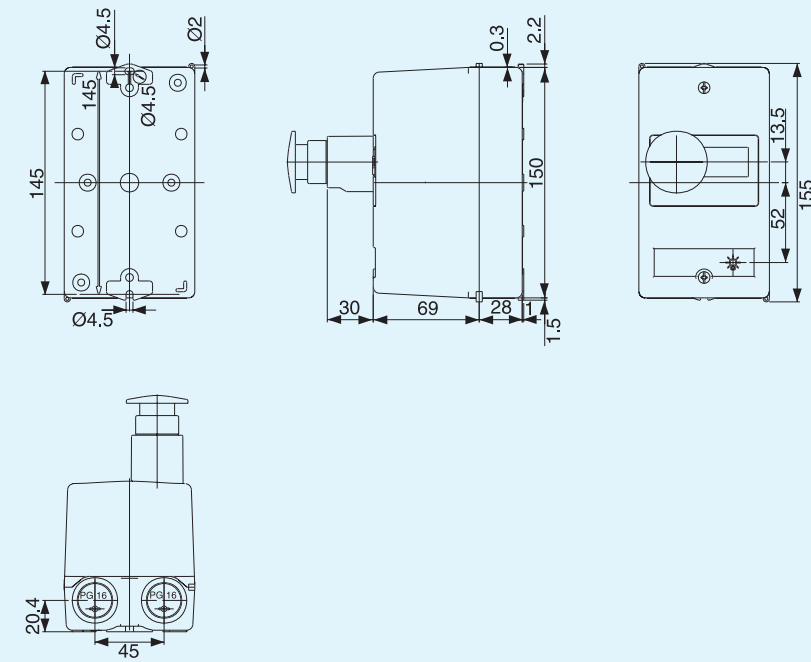

A	Type	Applicable frame
48.5	Standard / emergency stop	GPS1*H
58.5		GPS2

Enclosure for GPS1 - Surface mounting

Enclosure for GPS1 - Surface mounting with emergency push-button

Enclosure for GPS1 - Surface mounting with padlocking device