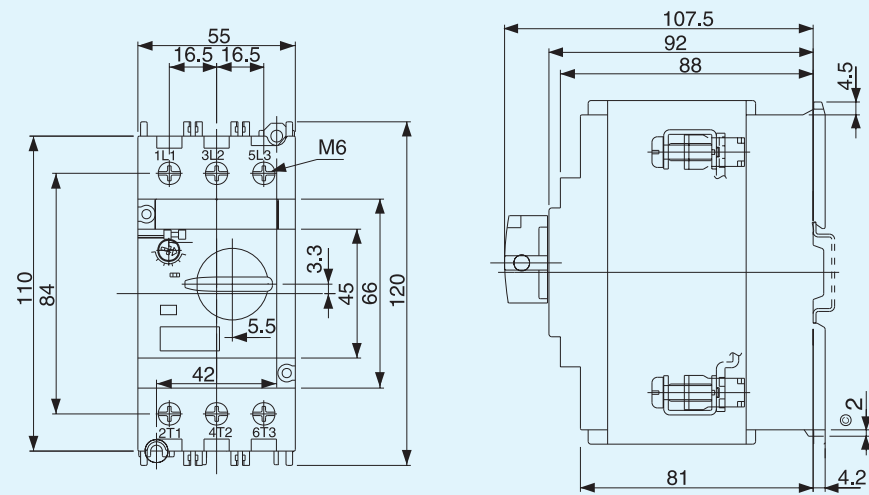

Manual Motor Starter - GPS2