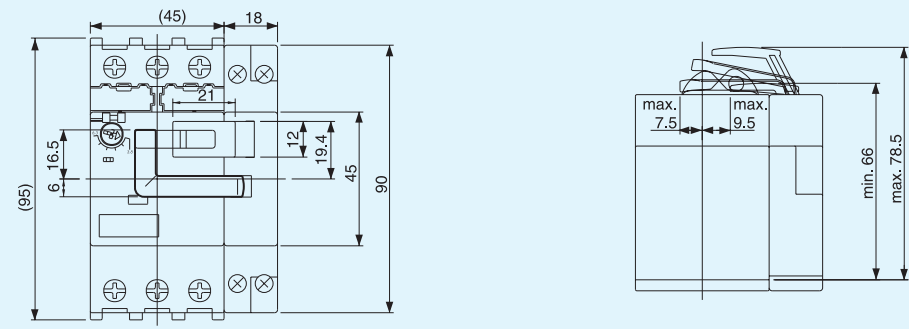

GPS1 rocker + Undervoltage trip device with 2NO contacts