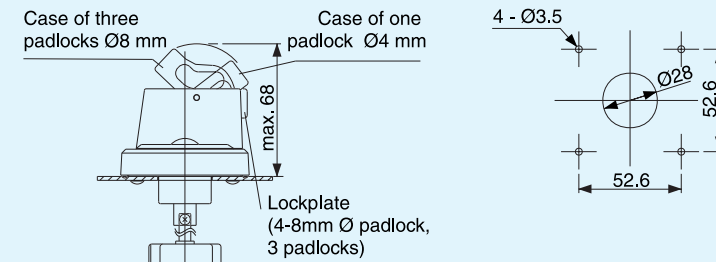

A	Type	Applicable frame
48.5	Standard / emergency stop	GPS1*H
58.5		GPS2

Enclosure for GPS1 - Surface mounting

Enclosure for GPS1 - Surface mounting with emergency push-button

Enclosure for GPS1 - Surface mounting with padlocking device