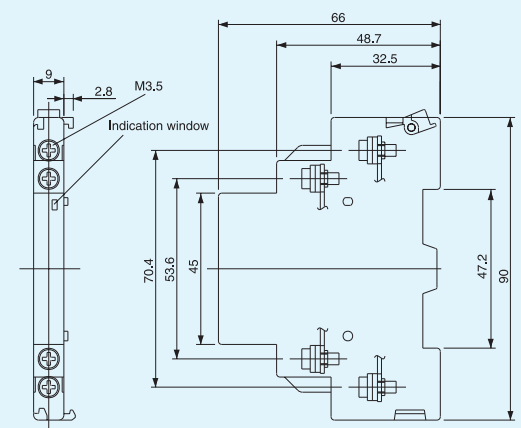

Alarm contact blocks

Frontal

Lateral