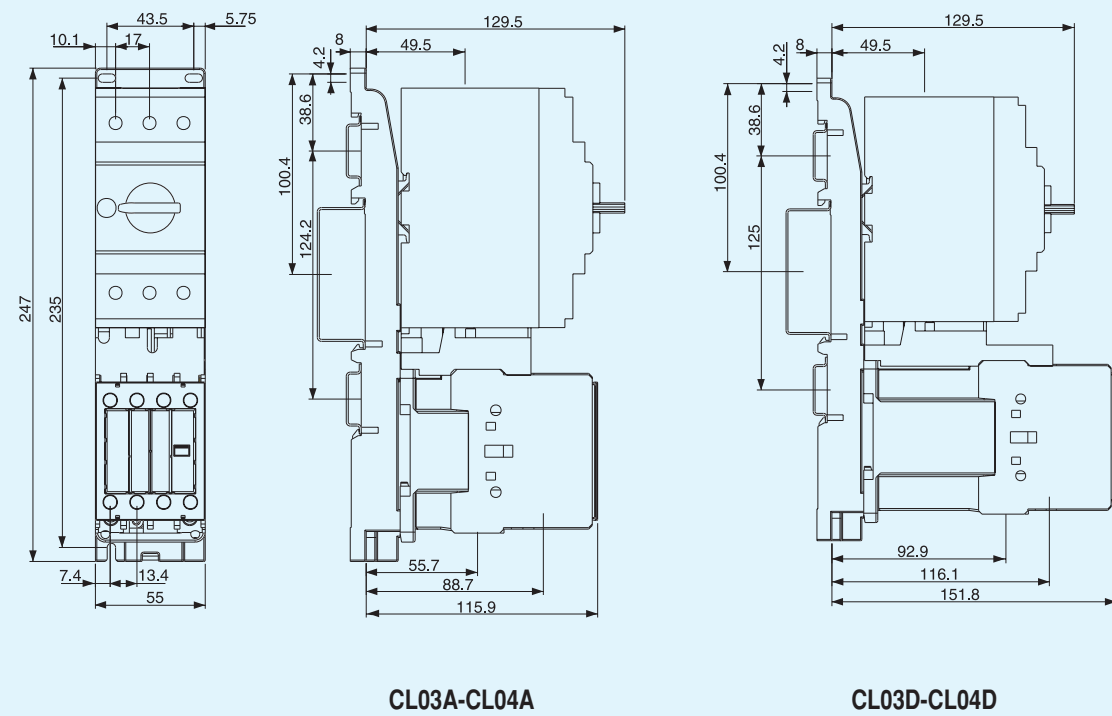

CL03D-CL04D

Fuseless starter - GPS2 + Contactor CL03-CL04

CL03A-CL04A