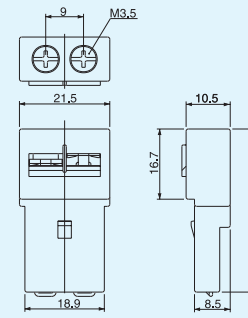

Auxiliary contact blocks

Frontal