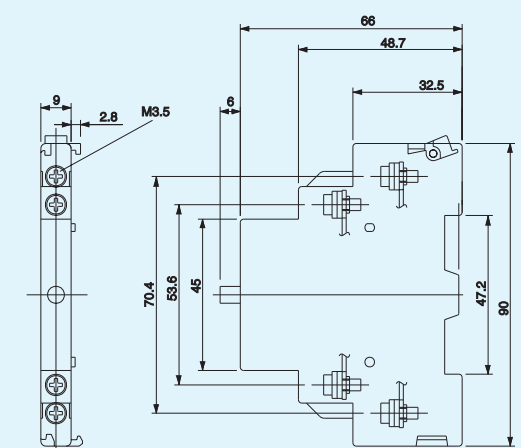

Lateral

Shunt and undervoltage trip devices

Short-circuit contact block

GPS1 rocker + Undervoltage trip device with 2NO contacts

GPS1 rocker + Auxiliaries

GPS1 rotary + Auxiliaries

GPS2 + Auxiliaries

External handle operator