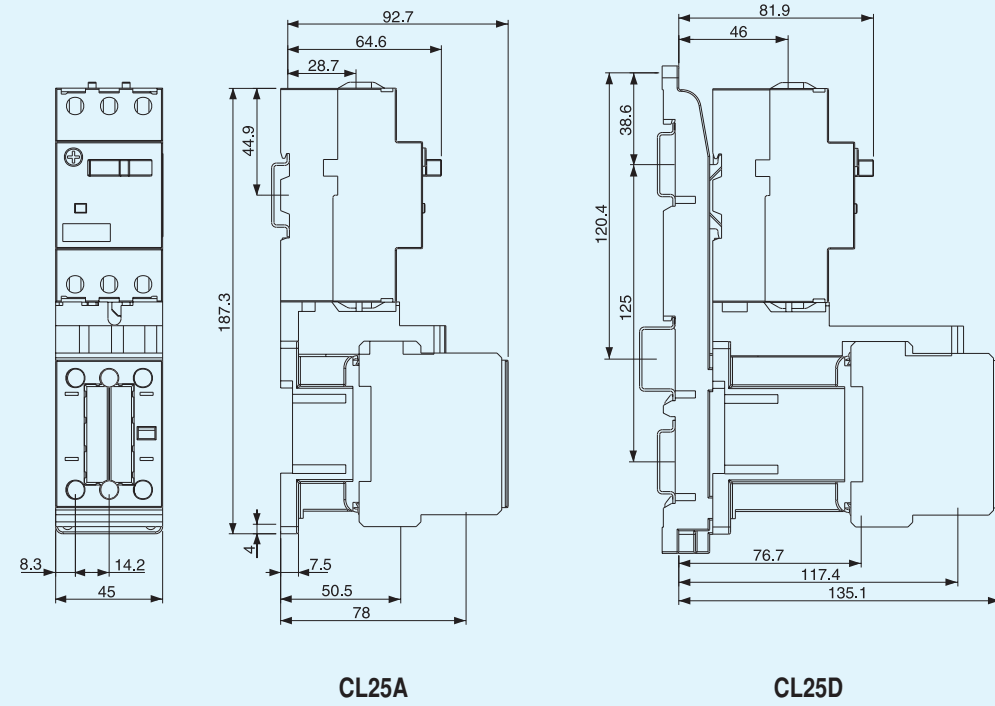

CL25D

Fuseless starter - GPS1 rocker + Contactor CL25

CL25A