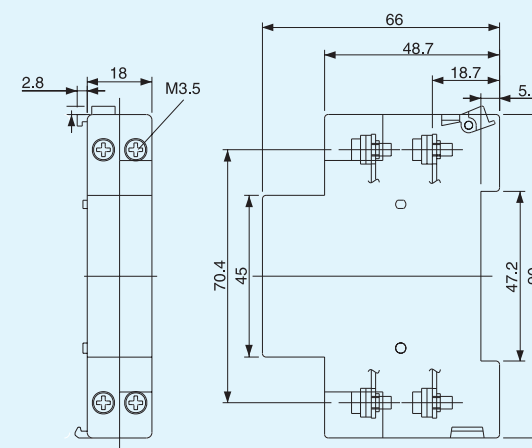

Shunt and undervoltage trip devices