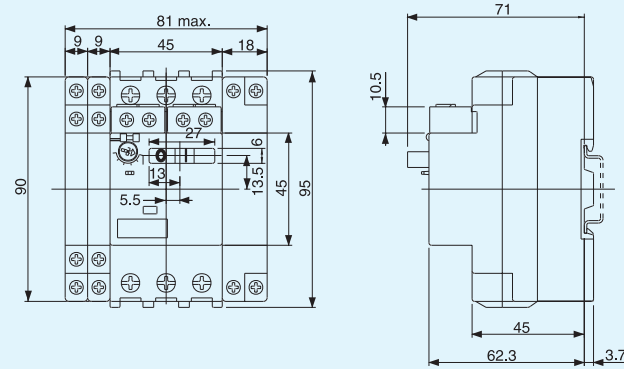

GPS1 rocker + Auxiliaries